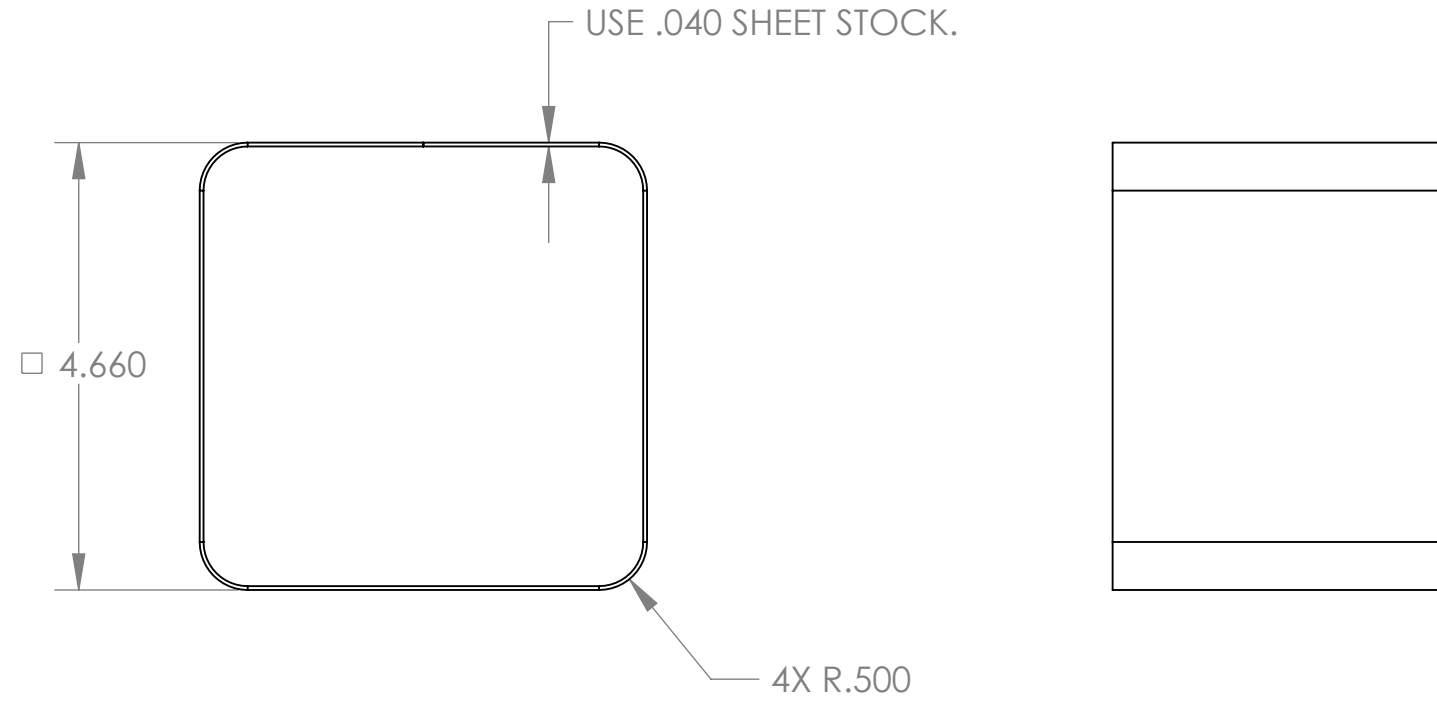

REVISIONS				
ZONE	REV.	DESCRIPTION	DATE	APPROVED
	0	INITIAL RELEASE.	04/02/07	JCW
	1	CHANGED 3.63 TO 3.50	04/27/07	SCP

UNLESS OTHERWISE SPECIFIED DIMENSIONS ARE IN INCHES, REMOVE BURS AND BREAK SHARP EDGES 0.005-0.010

TOLERANCES: .XX ± .010 .XXX ± .005
 ANGLES ± 0.5° UNLESS NOTED,
 ALL SURFACES 64 UNLESS NOTED

MATERIAL: 3003 ALUM
 QTY: 3

NAME: TRIPLESPEC
 DRAWN: SCP
 CHECKED: SCP
 APPROVED:
 FABRICATED:

INIT. DATE:
 SCP 04/27/07
 SCP 04/27/07

TITLE: WINDOW SHIELD TUBE

SIZE: B DRAWING # TRDOP19B REV 1

FILE: TRDOP19B Window Shield Tube

SCALE: 1:2 DATE: 4/27/2007 SHEET 1 OF 1

Cornell University
 Center for Radiophysics and Space Research - Ithaca, NY 14853