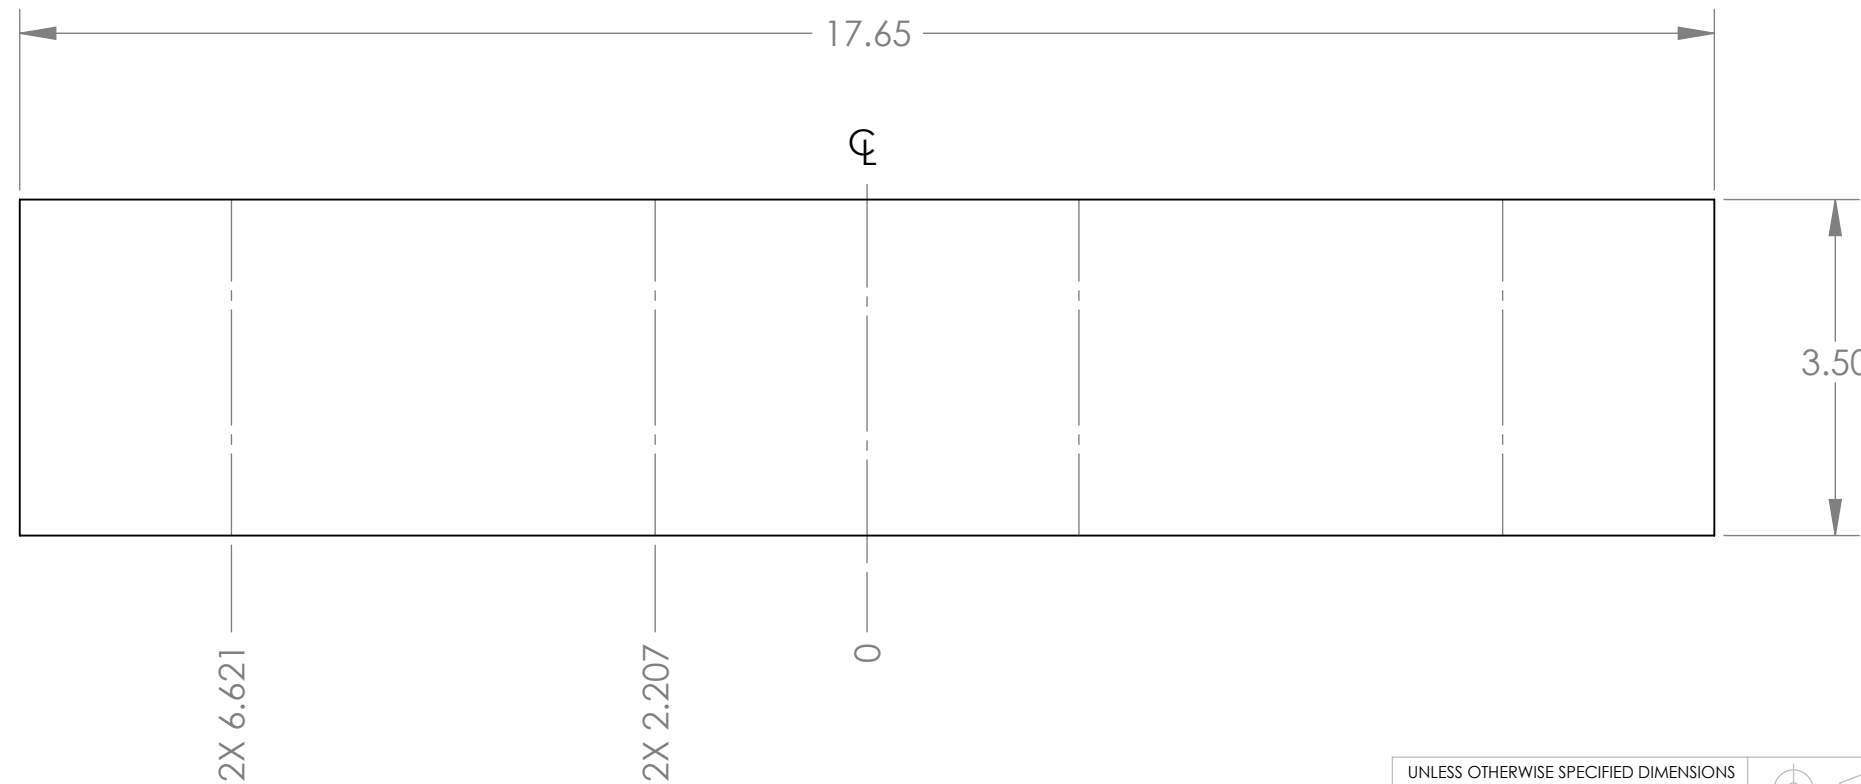

REVISIONS				
ZONE	REV.	DESCRIPTION	DATE	APPROVED
	0	INITIAL RELEASE.	04/02/07	JCW
	1	CHANGED 3.63 TO 3.50	04/27/07	SCP

UNLESS OTHERWISE SPECIFIED DIMENSIONS ARE IN INCHES, REMOVE BURS AND BREAK SHARP EDGES 0.005-0.010

TOLERANCES: .XX ± .010 .XXX ± .005
 ANGLES ± 0.5° UNLESS NOTED,
 ALL SURFACES 64 UNLESS NOTED

MATERIAL: 3003 ALUM
 QTY: 3

NAME: TRIPLESPEC
 DRAWN: SCP
 CHECKED: SCP
 APPROVED:
 FABRICATED:

INIT. DATE:
 SCP 04/27/07
 SCP 04/27/07

TITLE: WINDOW SHIELD TUBE

SIZE: B DRAWING # TRDOP19B REV 1

FILE: TRDOP19B Window Shield Tube

SCALE: 1:2 DATE: 4/27/2007 SHEET 1 OF 1

Cornell University
 Center for Radiophysics and Space Research - Ithaca, NY 14853