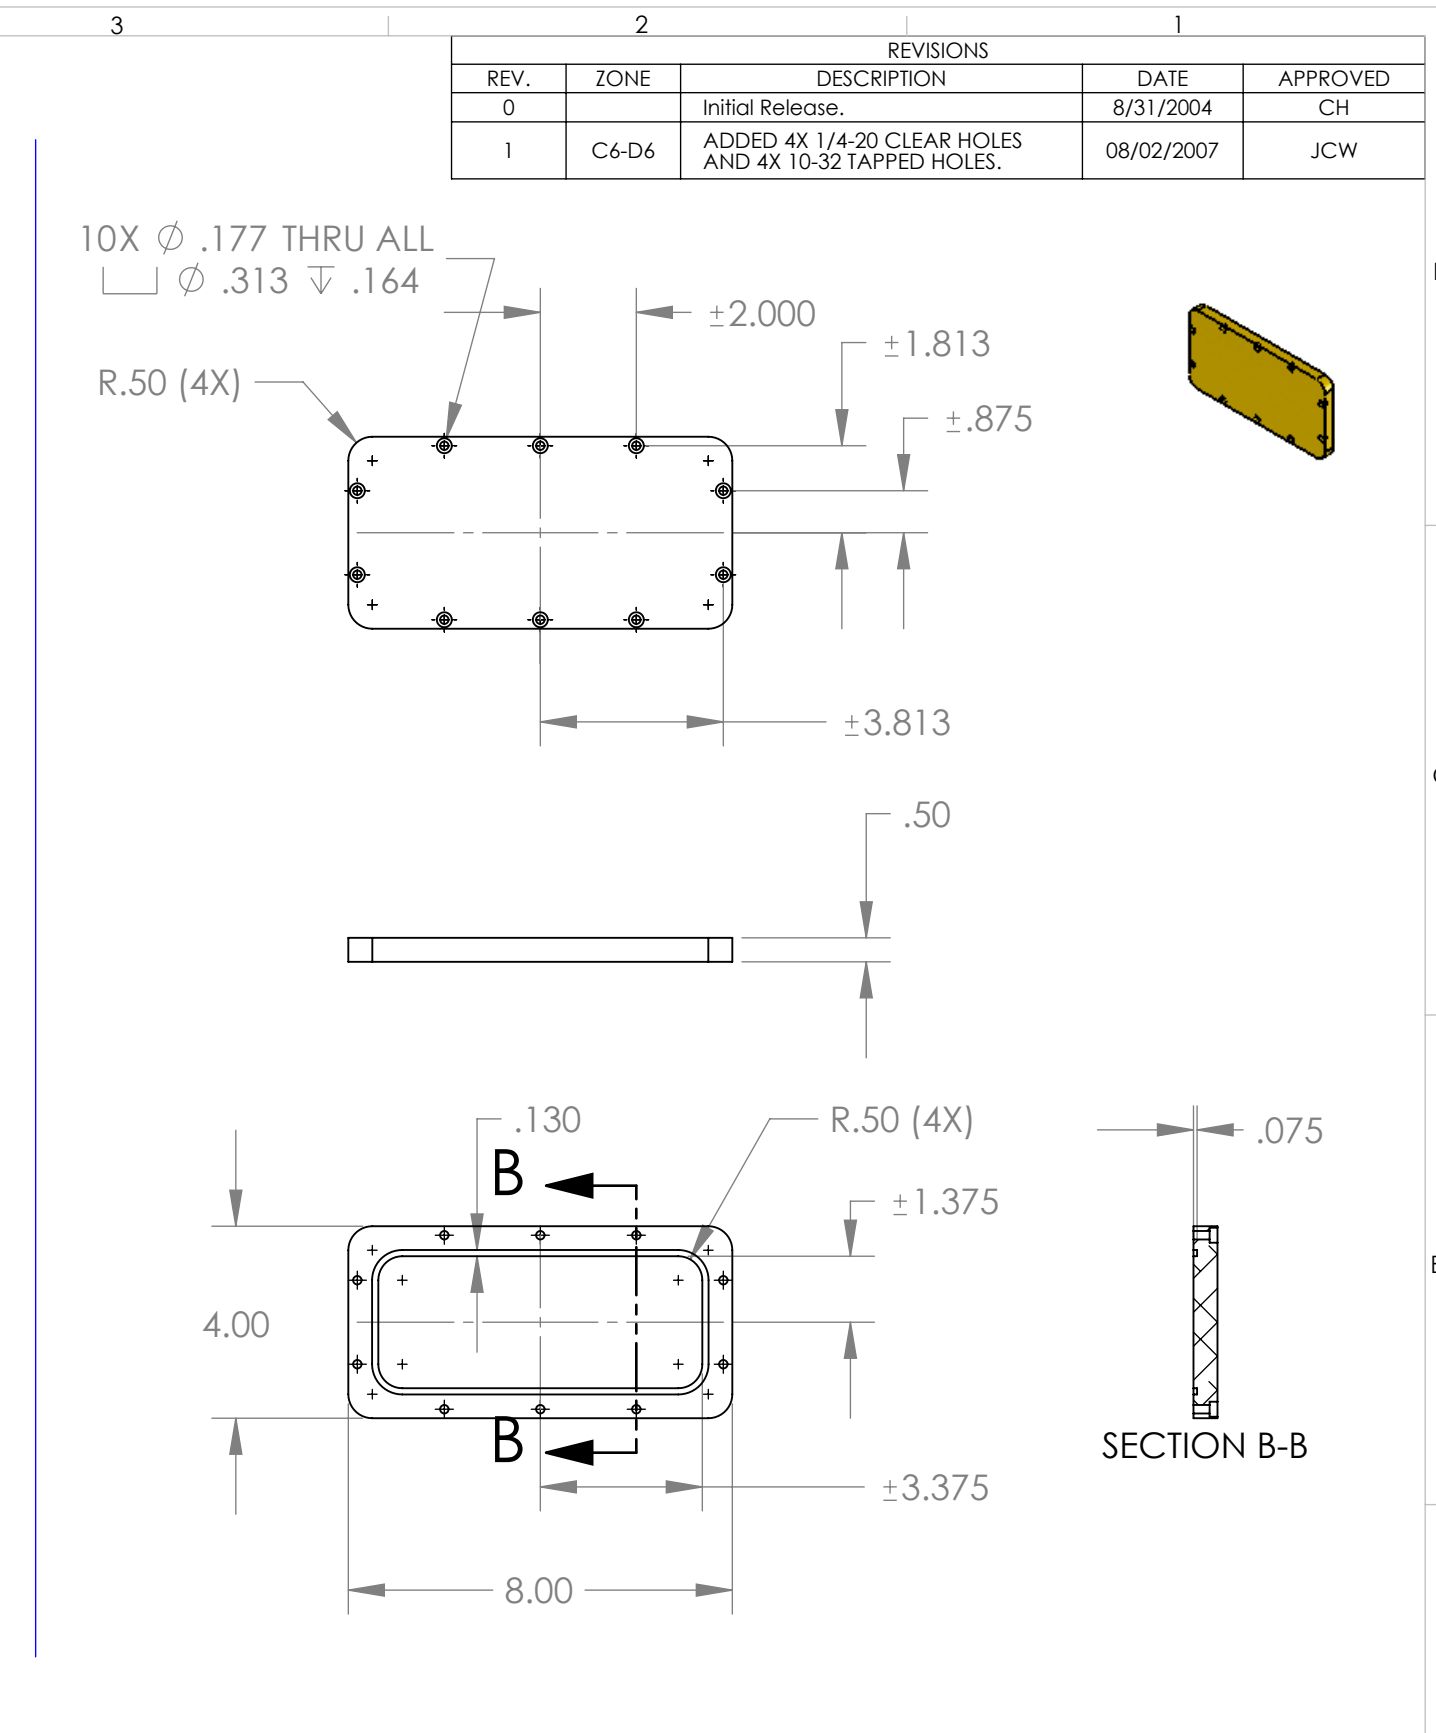

REVISIONS				
REV.	ZONE	DESCRIPTION	DATE	APPROVED
0		Initial Release.	8/31/2004	CH
1	C6-D6	ADDED 4X 1/4-20 CLEAR HOLES AND 4X 10-32 TAPPED HOLES.	08/02/2007	JCW

UNLESS OTHERWISE SPECIFIED DIMENSIONS ARE IN INCHES, REMOVE BURRS AND BREAK SHARP EDGES 0.005-0.010

TOLERANCES: .XX±.010 .XXX±.005
 ANGLES ±0.5° UNLESS NOTED,
 ALL SURFACES 64 UNLESS NOTED

MATERIAL:

TRIPLESPEC

Cornell University
 Center for Radiophysics and Space Research - Ithaca, NY 14853

NAME:	INIT.	DATE:	TITLE:
DRAWN:	SCP	07/31/07	DEWAR SMALL COVER/AXIAL COVER
CHECKED:	JCW	08/02/07	SIZE: B
APPROVED:			DRAWING # TRD3V021/22
FABRICATED:			REV 1

FILE: TRD3V0XB

SCALE: 1:4

DATE: 8/3/2007

SHEET 1 OF 1