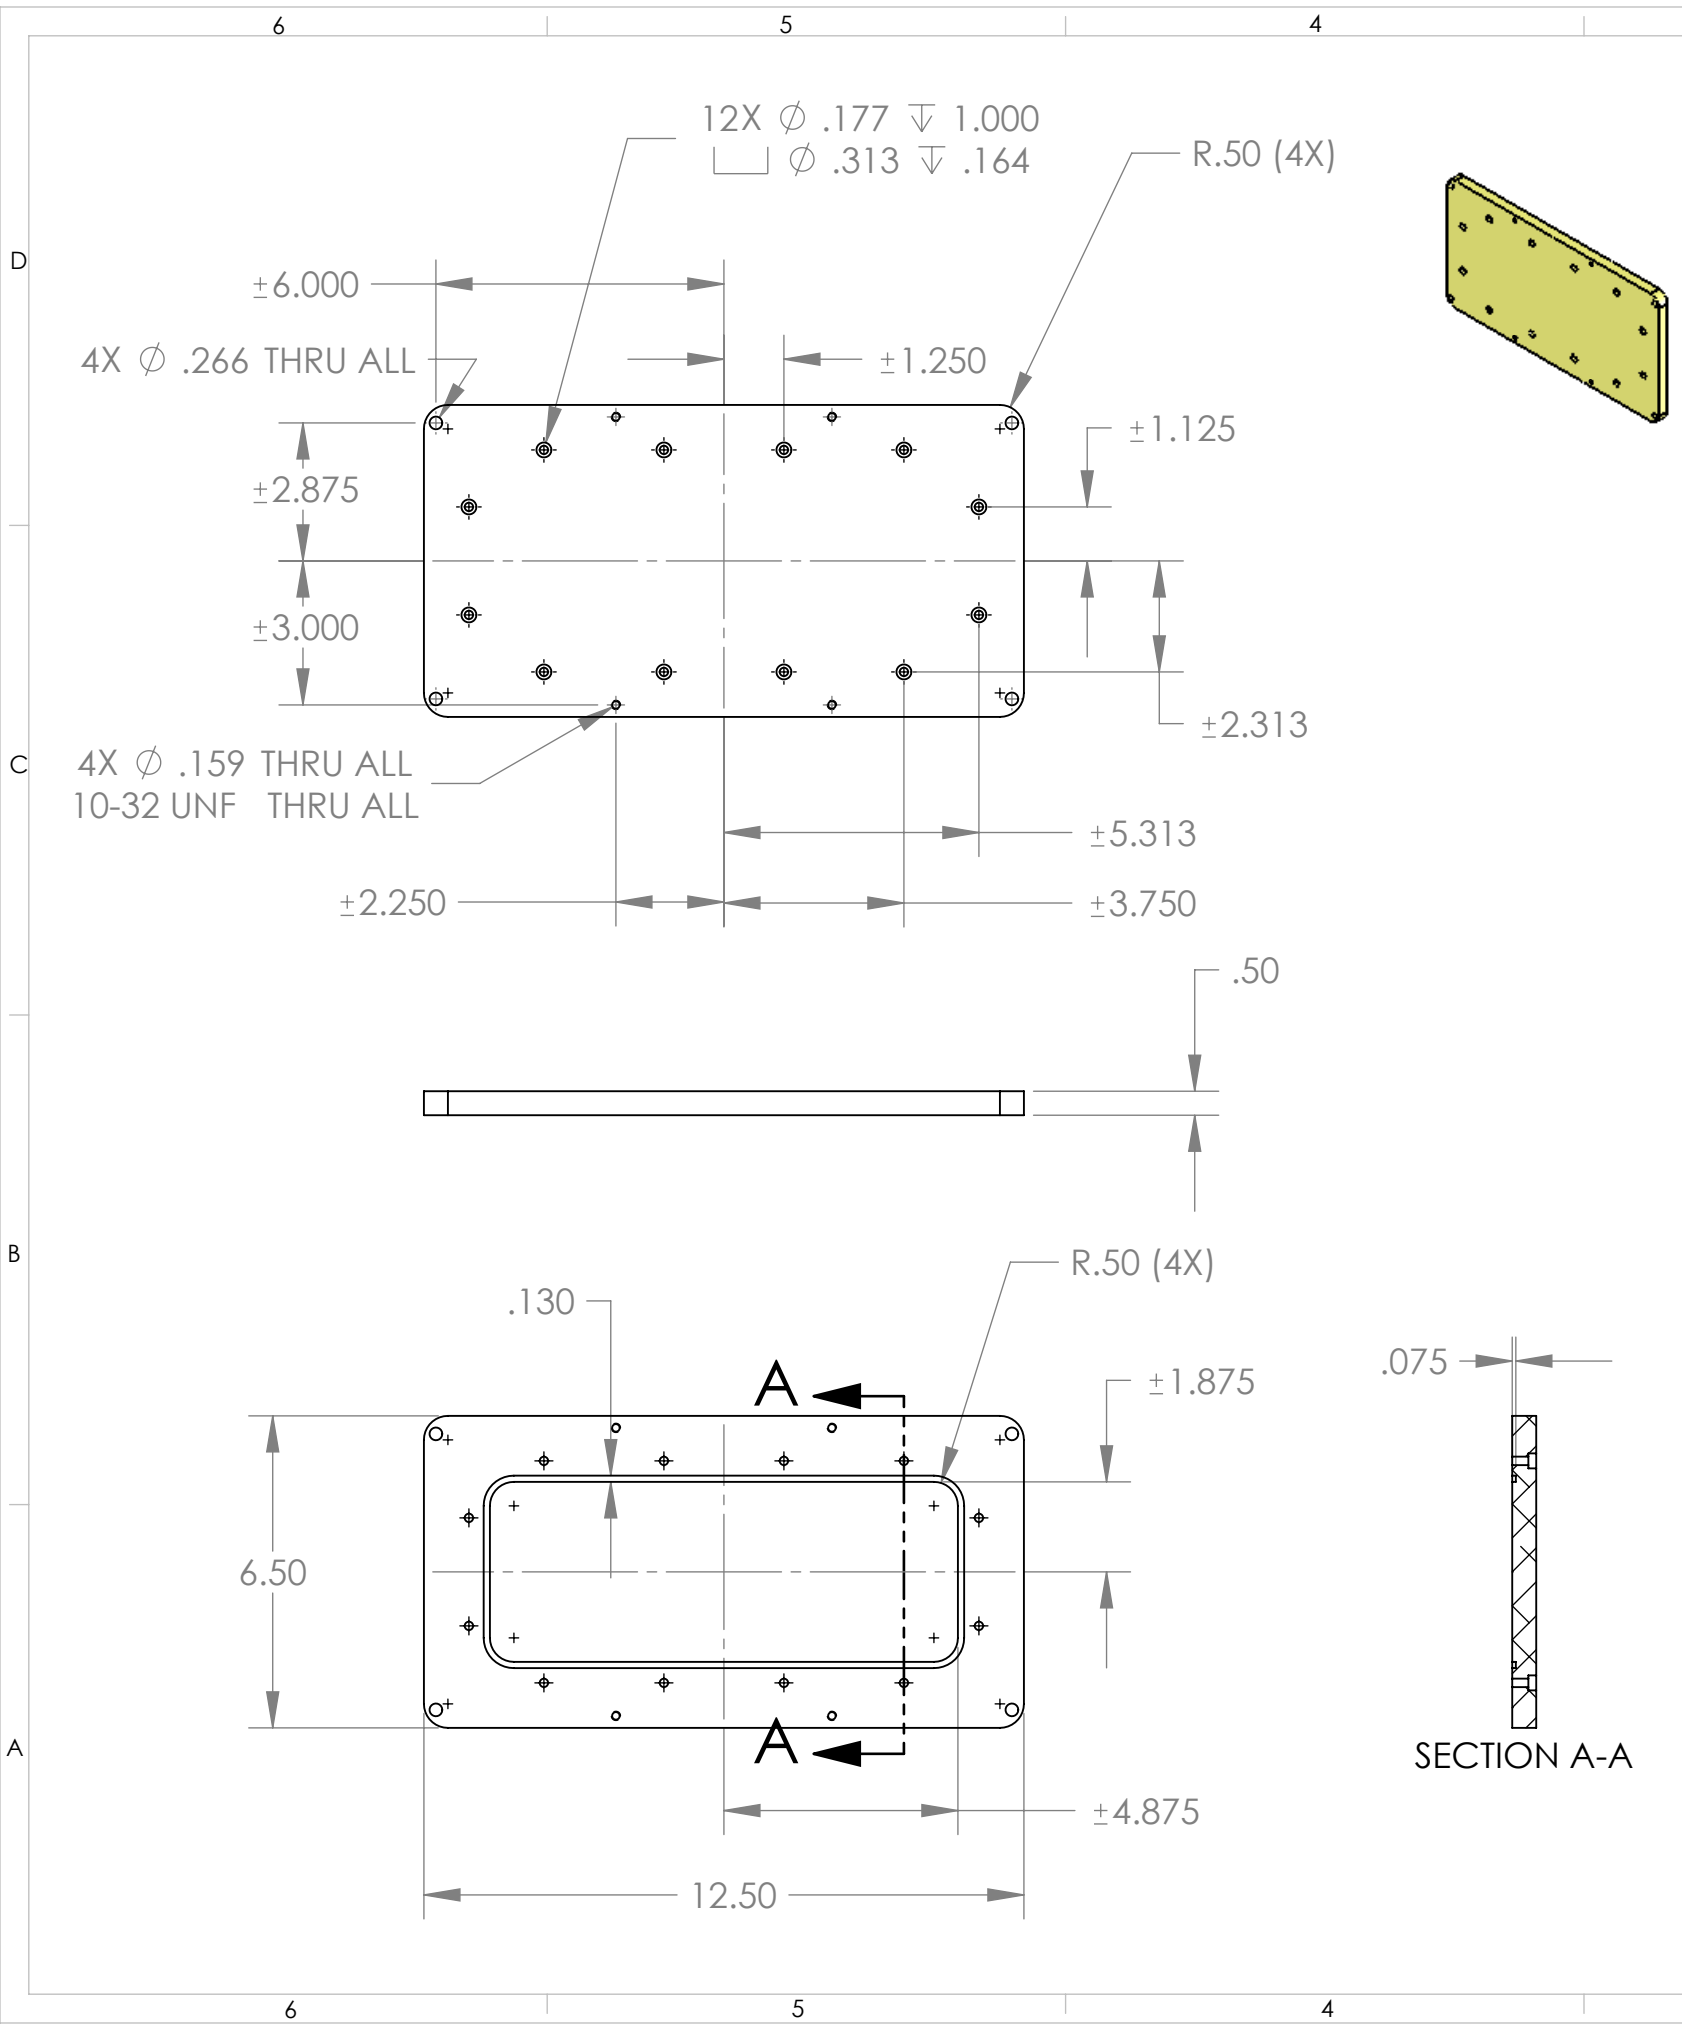

REVISIONS				
REV.	ZONE	DESCRIPTION	DATE	APPROVED
0		Initial Release.	8/31/2004	CH
1	C6-D6	ADDED 4X 1/4-20 CLEAR HOLES AND 4X 10-32 TAPPED HOLES.	08/02/2007	JCW

UNLESS OTHERWISE SPECIFIED DIMENSIONS ARE IN INCHES, REMOVE BURRS AND BREAK SHARP EDGES 0.005-0.010

TOLERANCES: .XX±.010 .XXX±.005
 ANGLES ±0.5° UNLESS NOTED,
 ALL SURFACES 64 UNLESS NOTED

MATERIAL:

TRIPLESPEC

Cornell University
 Center for Radiophysics and Space Research - Ithaca, NY 14853

NAME:	INIT.	DATE:	TITLE:
DRAWN:	SCP	07/31/07	DEWAR SMALL COVER/AXIAL COVER
CHECKED:	JCW	08/02/07	SIZE: B
APPROVED:			DRAWING # TRD3V021/22
FABRICATED:			REV 1

FILE: TRD3V0XB

SCALE: 1:4

DATE: 8/3/2007

SHEET 1 OF 1