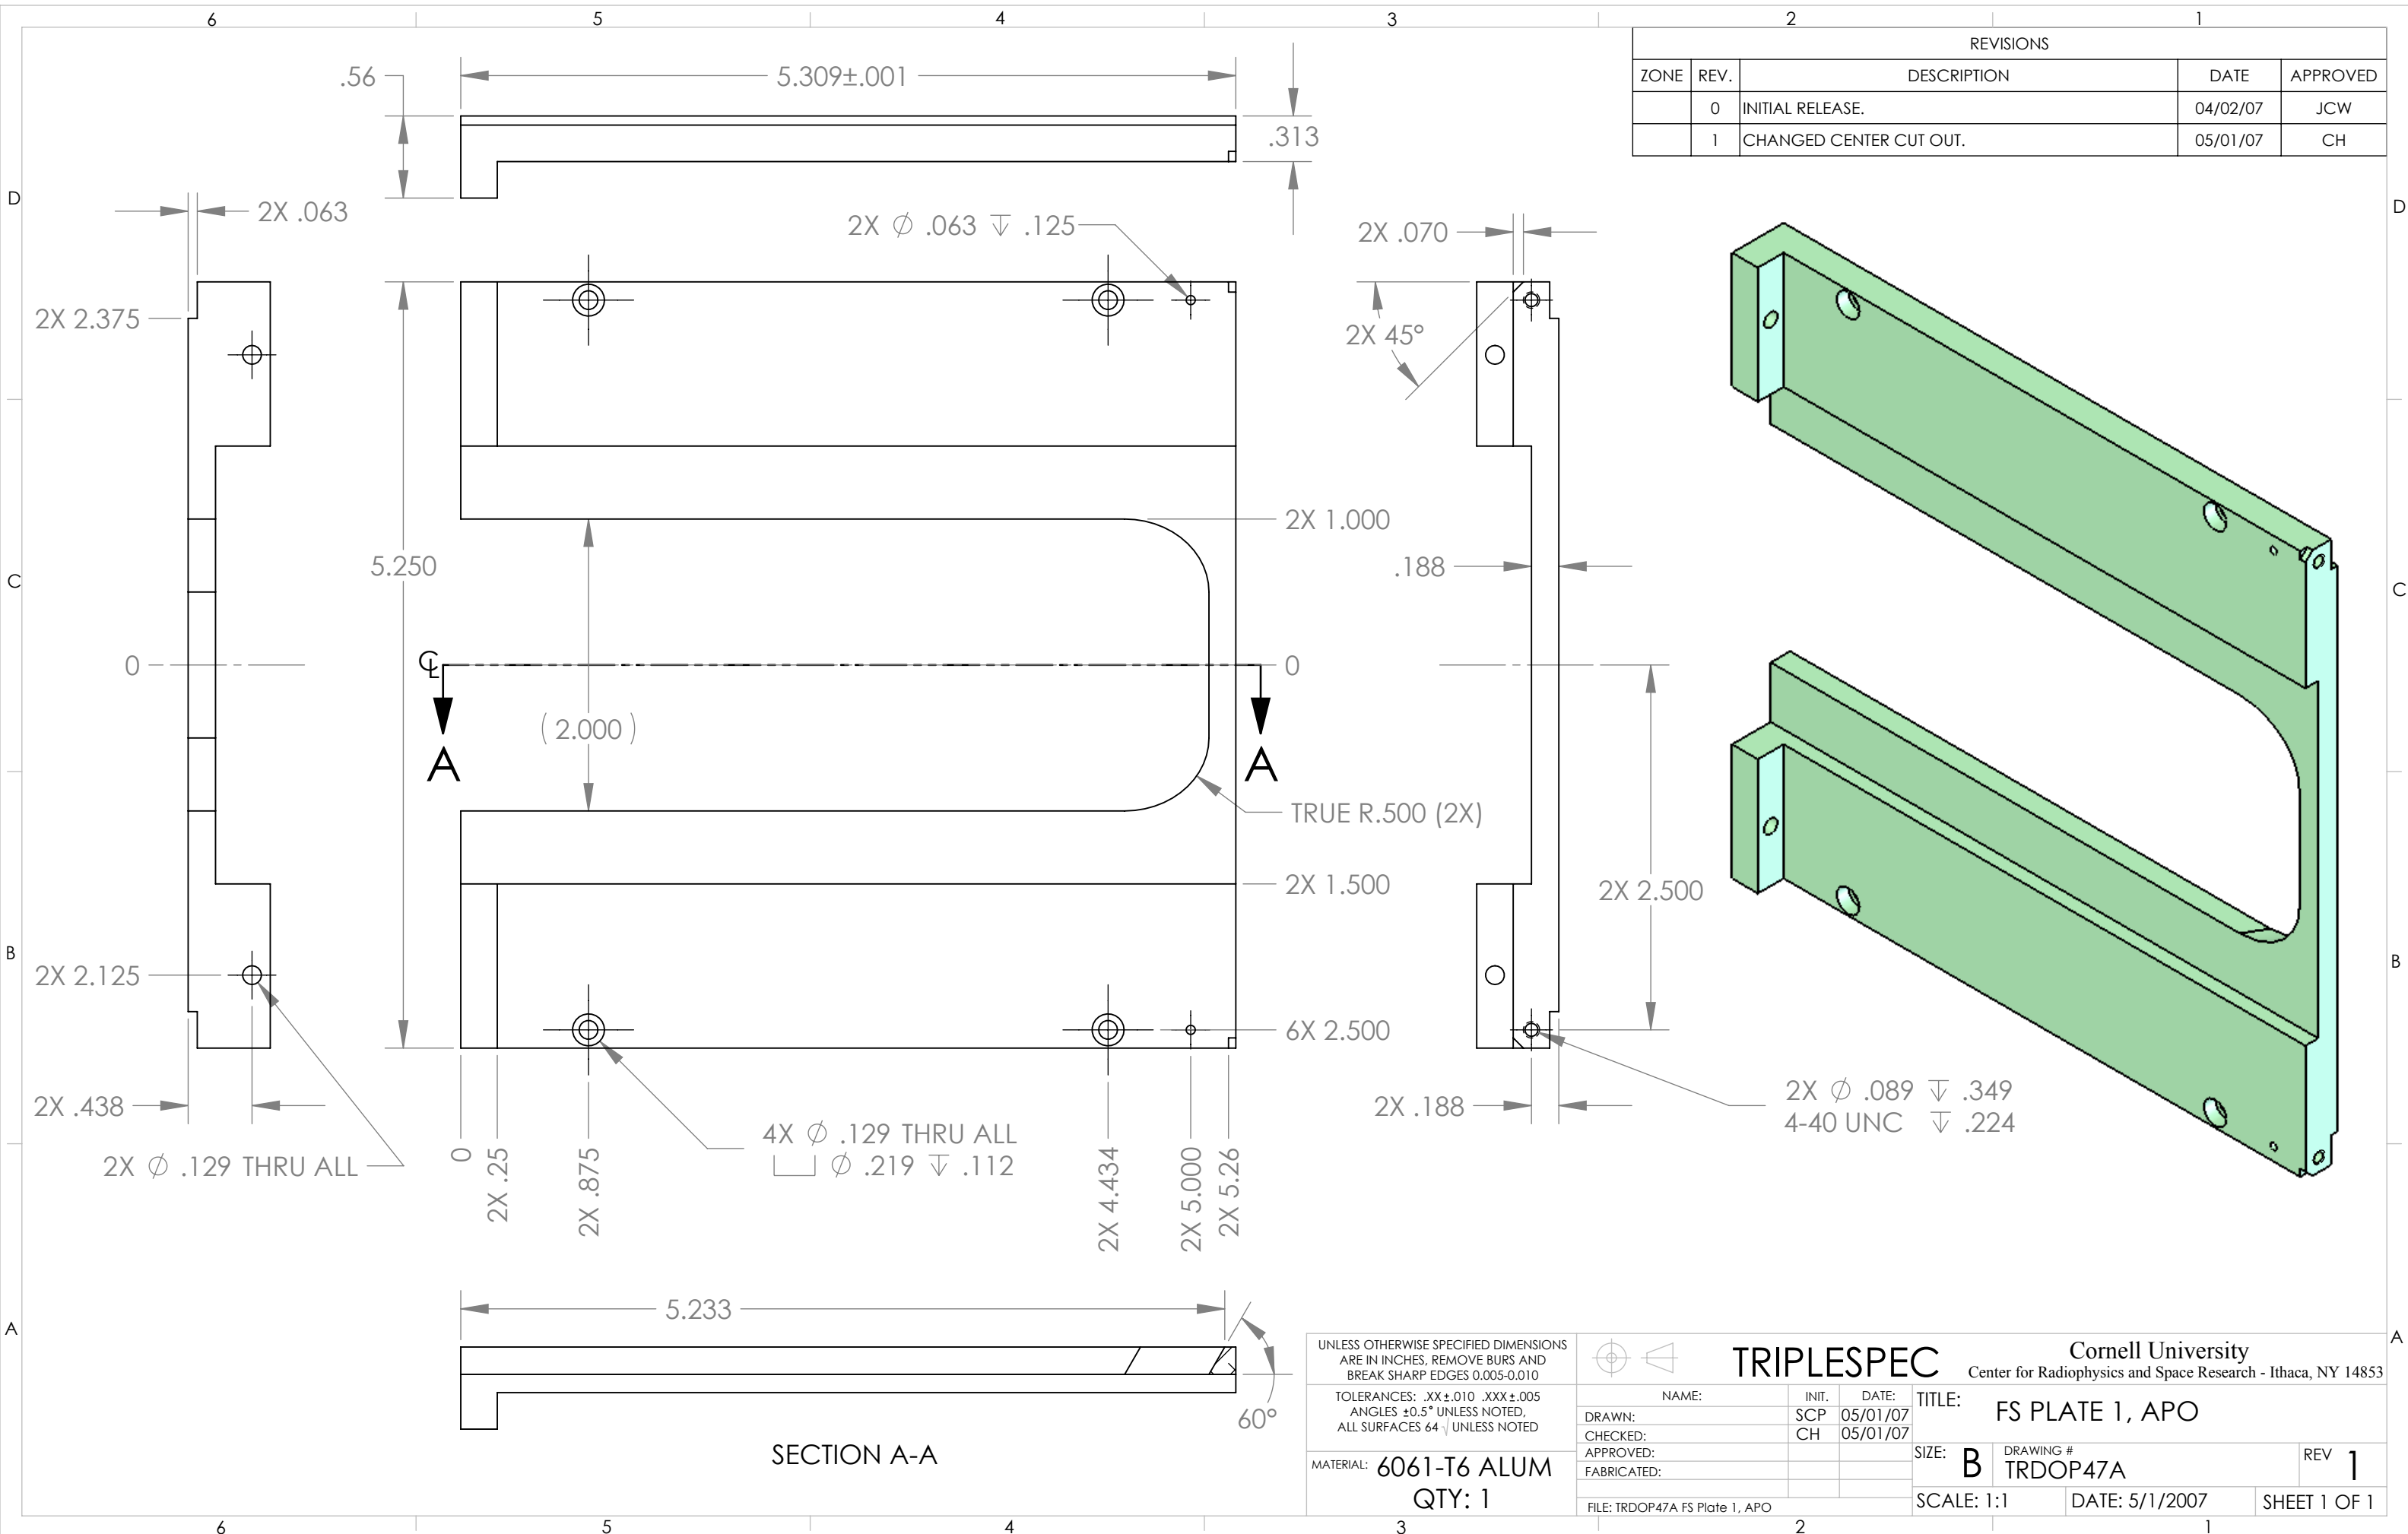

REVISIONS				
ZONE	REV.	DESCRIPTION	DATE	APPROVED
	0	INITIAL RELEASE.	04/02/07	JCW
	1	CHANGED CENTER CUT OUT.	05/01/07	CH

UNLESS OTHERWISE SPECIFIED DIMENSIONS ARE IN INCHES, REMOVE BURS AND BREAK SHARP EDGES 0.005-0.010  
 TOLERANCES: .XX±.010 .XXX±.005  
 ANGLES ±0.5° UNLESS NOTED, ALL SURFACES 64 UNLESS NOTED  
 MATERIAL: 6061-T6 ALUM  
 QTY: 1

		<b>TRIPLESPEC</b>		Cornell University Center for Radiophysics and Space Research - Ithaca, NY 14853	
		NAME:	INIT.	DATE:	TITLE:
DRAWN:		SCP	05/01/07	FS PLATE 1, APO	
CHECKED:		CH	05/01/07		
APPROVED:				SIZE: <b>B</b>	DRAWING #
FABRICATED:				TRDOP47A	REV <b>1</b>
FILE: TRDOP47A FS Plate 1, APO			SCALE: 1:1	DATE: 5/1/2007	SHEET 1 OF 1