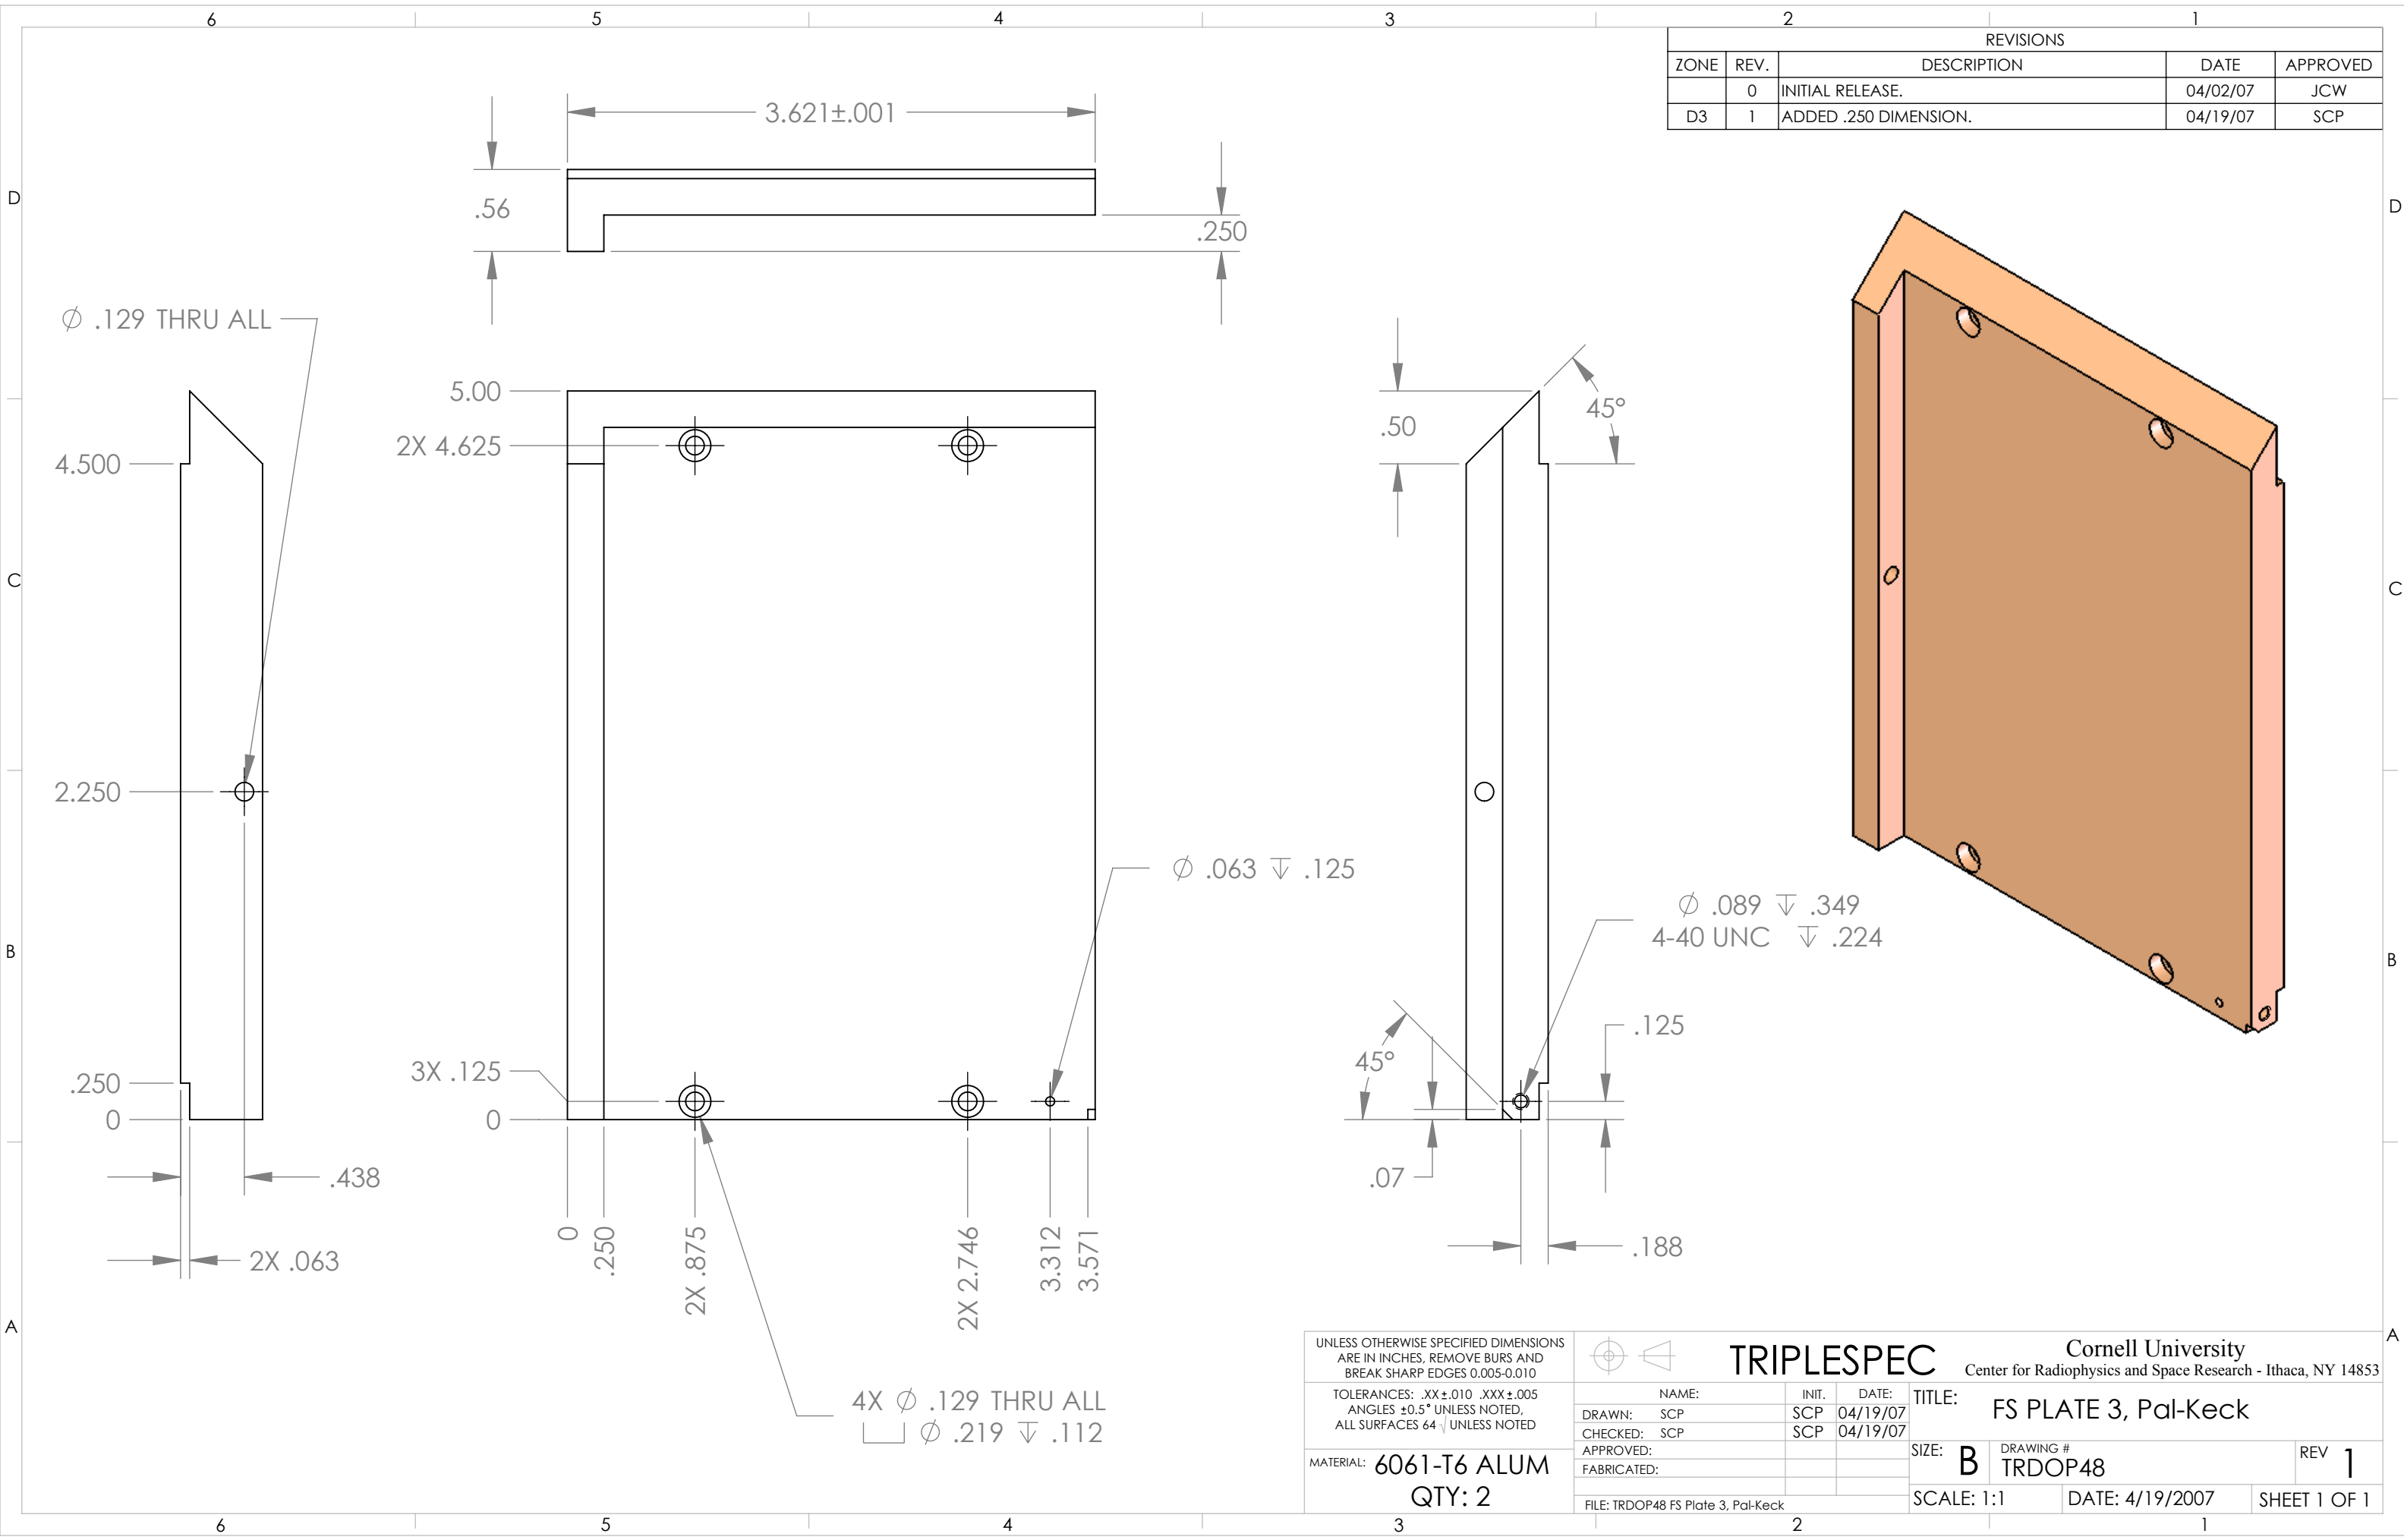

REVISIONS				
ZONE	REV.	DESCRIPTION	DATE	APPROVED
	0	INITIAL RELEASE.	04/02/07	JCW
D3	1	ADDED .250 DIMENSION.	04/19/07	SCP

UNLESS OTHERWISE SPECIFIED DIMENSIONS ARE IN INCHES, REMOVE BURS AND BREAK SHARP EDGES 0.005-0.010				TRIPLESPEC		Cornell University Center for Radiophysics and Space Research - Ithaca, NY 14853	
TOLERANCES: .XX ± .010 .XXX ± .005 ANGLES ± 0.5° UNLESS NOTED, ALL SURFACES 64 UNLESS NOTED		NAME:	INIT.	DATE:	TITLE: FS PLATE 3, Pal-Keck		
MATERIAL: 6061-T6 ALUM QTY: 2		DRAWN: SCP	SCP	04/19/07	SIZE: B	DRAWING # TRDOP48	REV 1
		CHECKED: SCP	SCP	04/19/07	SCALE: 1:1	DATE: 4/19/2007	SHEET 1 OF 1
		APPROVED:					
		FABRICATED:					
		FILE: TRDOP48 FS Plate 3, Pal-Keck					