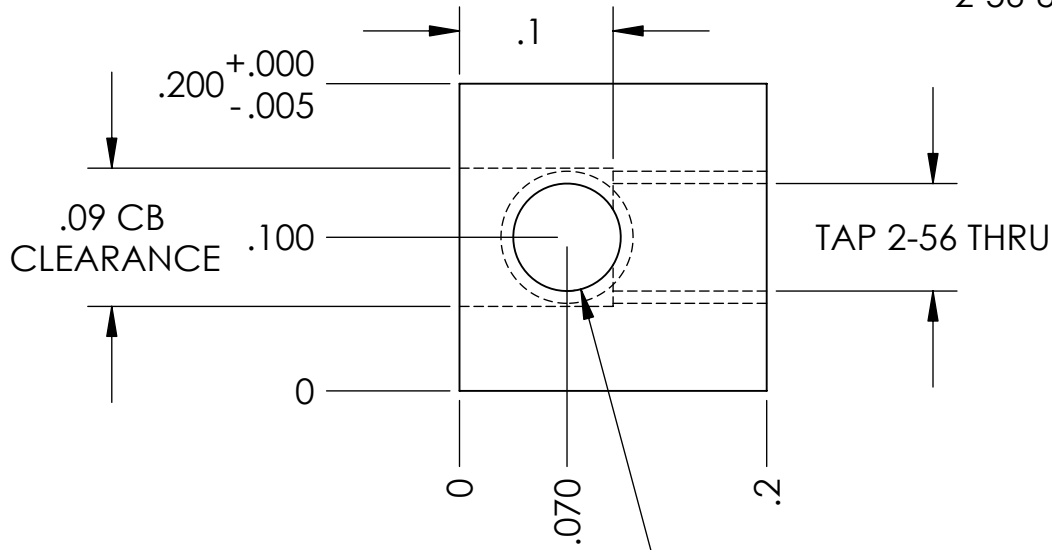

ϕ .070 THRU ALL
2-56 UNC THRU ALL

ϕ .070 THRU ALL
2-56 UNC THRU ALL

TITLE:

Spring Pin

COMMENTS:

6061 ALUM

SIZE

DWG. NO.

REV

SHEET 1 OF 1