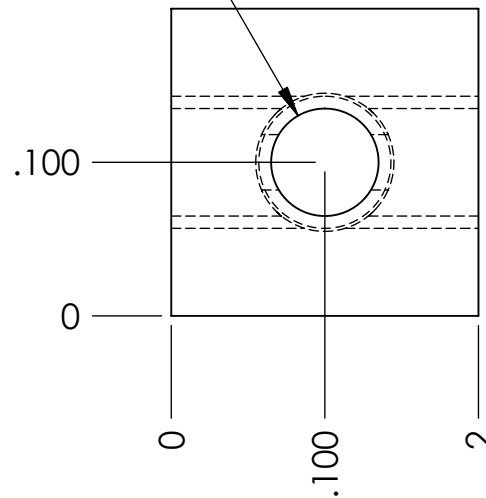

ϕ .070 THRU ALL
2-56 UNC THRU ALL

ϕ .070 THRU ALL
2-56 UNC THRU ALL

TITLE:

Spring Pin

COMMENTS:

6061 ALUM

SIZE

DWG. NO.

REV

SHEET 1 OF 1