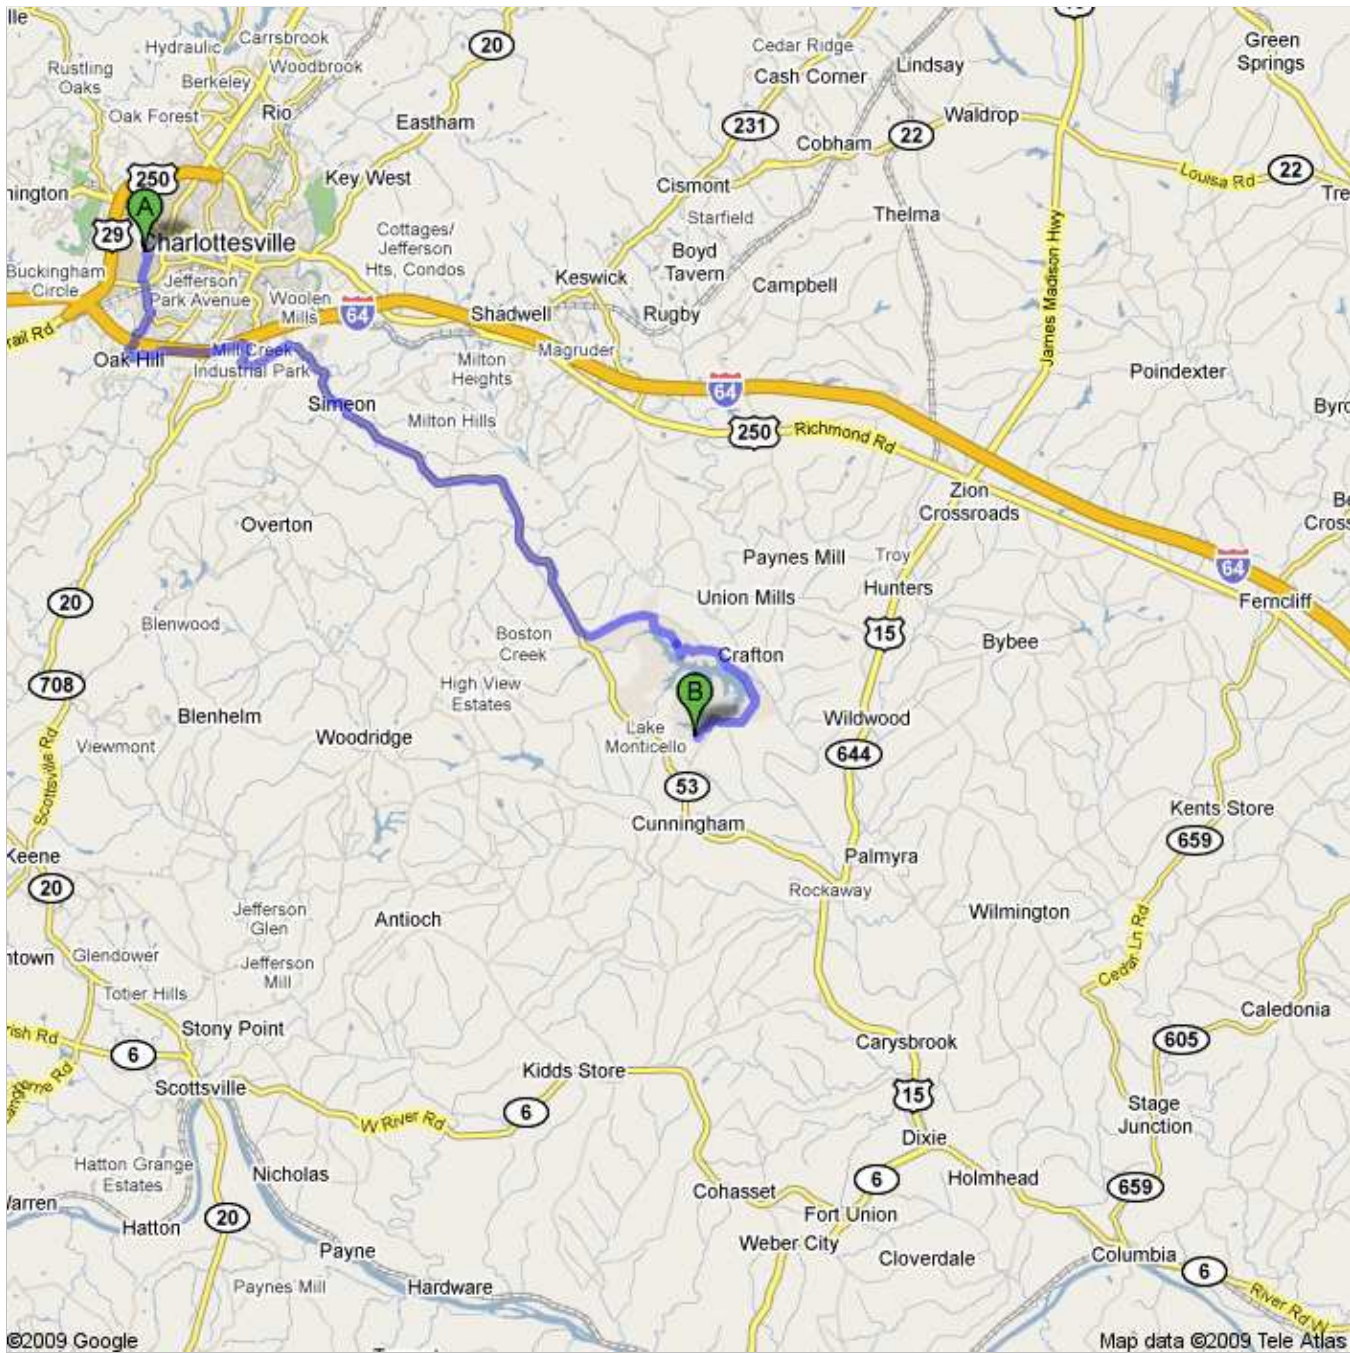

Directions to Bunker Blvd
21.7 mi – about 45 mins

At the Lake Monticello Main gate, show them your driver's license and tell them that you're visiting Howard Powell at 13 Bunker Blvd. They should wave you on through.

Inside of LM, the speed limit is STRICTLY 25 MPH!!

 530 McCormick Rd, Charlottesville, VA 22904

- | | | |
|---|---|----------------------------|
| | 1. Head east on McCormick Rd toward Alderman Rd | go 272 ft
total 272 ft |
|  | 2. Turn right at Alderman Rd
About 2 mins | go 0.5 mi
total 0.5 mi |
| | 3. Continue on Maury Ave | go 0.2 mi
total 0.7 mi |
|  | 4. Slight right at Jefferson Park Ave
About 2 mins | go 0.5 mi
total 1.3 mi |
|  | 5. Turn right at Old Lynchburg Rd/VA-780
About 2 mins | go 1.1 mi
total 2.4 mi |
|  | 6. Turn left at 5th St Ext
About 1 min | go 0.6 mi
total 3.0 mi |
|  | 7. Take the ramp onto I-64 E
About 2 mins | go 1.5 mi
total 4.5 mi |
|  | 8. Take exit 121A to merge onto Scottsville Rd/VA-20 toward Scottsville
About 1 min | go 0.6 mi
total 5.1 mi |
|  | 9. Turn left at Debenham Ct | go 52 ft
total 5.1 mi |
|  | 10. Continue on Thomas Jefferson Pkwy/VA-53
About 5 mins | go 2.9 mi
total 8.0 mi |
|  | 11. Turn right to stay on Thomas Jefferson Pkwy/VA-53
About 11 mins | go 7.4 mi
total 15.4 mi |
|  | 12. Turn left at Lake Monticello Rd/VA-618
About 5 mins | go 1.6 mi
total 17.0 mi |
|  | 13. Turn right at Chippewa Ln | go 259 ft
total 17.0 mi |
|  | 14. Slight left at Green Ct | go 144 ft
total 17.0 mi |
|  | 15. Slight left at Jefferson Dr E
About 3 mins | go 1.2 mi
total 18.2 mi |
|  | 16. Turn right to stay on Jefferson Dr E
About 9 mins | go 3.3 mi
total 21.5 mi |
|  | 17. Turn left at Bunker Blvd
Destination will be on the right
About 1 min | go 0.3 mi
total 21.7 mi |

Map data ©2009 , Tele Atlas